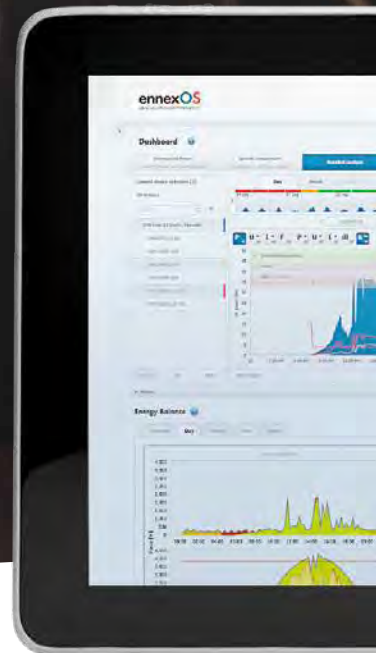

Attractive SMA services for 100% peace of mind

SMA SMART CONNECTED – Automatic inverter monitoring for free

All SMA inverters meet the highest quality standards. In the unlikely event of a fault, this service offers you 100% peace of mind.

- Automatic inverter monitoring
- Proactive communication in case of malfunction
- Automatic replacement service
- Compensation if the replacement device is not delivered within 3 days

Optimum protection of your PV system with the SMA warranty program

Up to 5, 10, 15 or 20 years of extended warranty from commissioning with flexible warranty concepts from SMA.

SUNNY PLACES and SUNNY PORTAL help you keep constant track of your PV system

With the Sunny Places monitoring tool, you can access all the important data of their PV system, anytime and anywhere. In addition, Sunny Portal – the world's largest PV monitoring portal – provides installers with comprehensive analysis options:

- Energy management and monitoring at the module level
- Detailed display of the energy flows in the household
- Detailed information on energy production, consumption and saving
- Fast diagnosis with access to measured values and event memory

Solar systems perfectly planned with SUNNY DESIGN

With this powerful tool from SMA, installers can plan your solar system in the shortest possible time – tailored to your individual requirements. There is no reason to wait.

ADVANCED
tools